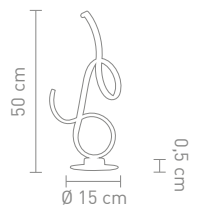

www.home-yacht.com

Home & Yacht Linen

WEED LED

79835
tischleuchte aluminium, silikon
table lamp aluminum, silicone

8,4 Watt, LED, 2800K, 572lm

4 029599 058014

79830
deckenleuchte aluminium, silikon
ceiling lamp aluminum, silicone

56 Watt, LED, 2800K, 4450lm

4 029599 054832

79832
deckenleuchte aluminium, silikon
ceiling lamp aluminum, silicone

30 Watt, LED, 2800K, 2332lm

4 029599 054856