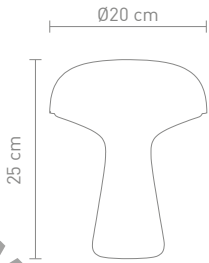

max. 80 Watt, 230 V, E27

79657
outdoorleuchte kunststoff,
weiß matt
outdoor lamp plastic,
white matt

max. 80 Watt, 230 V, E27

www.home-yacht.com Home & Licht Linen and Interiors

www.home-yacht.com

& Yacht Linen and Interiors