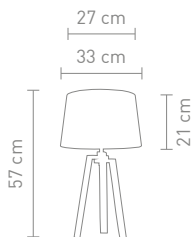

TRIOLO

88476
tischleuchte edelstahl poliert,
textil weiß
table lamp stainless steel polished,
fabric white

max. 40 Watt, 230 V, E27