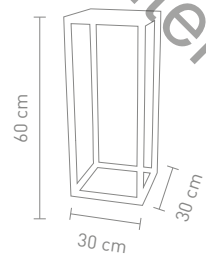

12 Watt, LED, 3000K, 1080lm

78944
stehleuchte aluminium,
silikon, glas gefrostet
floor lamp aluminum,
silicone, glass frosted

12 Watt, LED, 3000K, 1080lm

www.home-yacht.com Home & Yacht Linen and Interiors