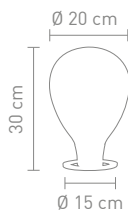

72300
tischleuchte metall chrom,
glas smoke fading
table lamp metal chrome,
glass smoke fading

max. 25 Watt, 230 V, E27

72301
tischleuchte metall chrom,
glas smoke fading
table lamp metal chrome,
glass smoke fading

max. 25 Watt, 230 V, E27