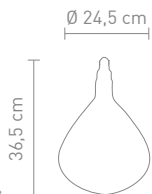

LED TEAR GOLD

6126201
leuchtmittel gold
bulb gold

8 Watt, LED, 2000K, 600lm, E27

LED TEAR TITAN

6126301
leuchtmittel titan
bulb titanium

8 Watt, LED, 2200K, 300lm, E27