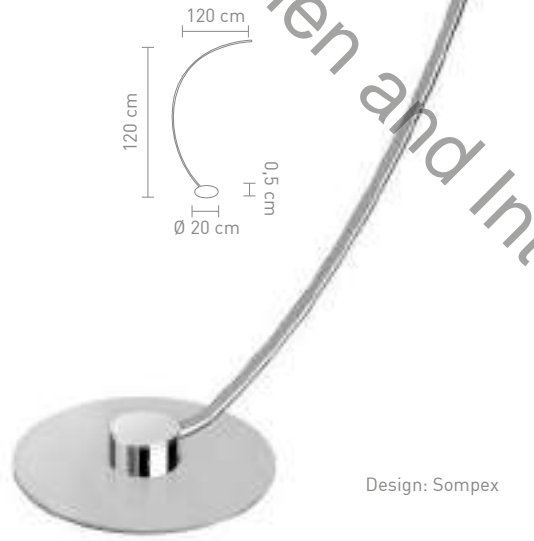

88502
stehleuchte metall satin, silikon
floor lamp metal satin, silicone

30 Watt, LED, 2800K, 2700lm

Home & Yacht Linen and Interiors

Design: Sompex

www.home-yacht.com Home & Yacht Line and Interiors

www.home-yacht.com Home & Yacht Linen and Interiors