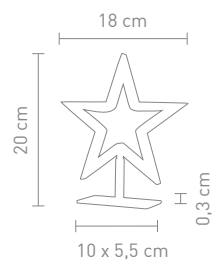

Design: Sompex

Home & Yacht Linen al Interiors