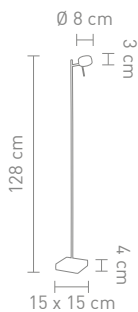

www.home-yacht.com

Home & Yacht Linen ar Interiors

BLING

87435
stehleuchte metall schwarz
floor lamp metal black

5 Watt, LED, 3000K, 420lm