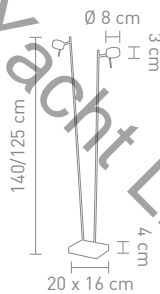

87436
stehleuchte metall schwarz
floor lamp metal black

2 x 5 Watt, LED, 3000K, 840lm