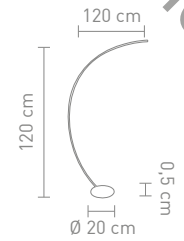

88502
stehleuchte metall satin, silikon
floor lamp metal satin, silicone

30 Watt, LED, 2800K, 2700lm

Home & Yacht Linen and Interiors

Design: Sompex

www.home-yacht.com Home & Yacht Line and Interiors

www.home-yacht.com Home & Yacht Linen and Interiors