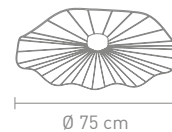

www.home-yacht.com

Home & Yacht Linen and Interiors

Design: Sompex

MESH

79022
pendelleuchte oval, metall schwarz
pendant lamp oval, metal black

4,5 Watt, LED, 3000K, 405lm

4 029599 097617

79020
pendelleuchte rund, metall schwarz
pendant lamp round, metal black

4,5 Watt, LED, 3000K, 405lm

4 029599 097594

79021
deckenleuchte rund, metall schwarz
ceiling lamp round, metal black

4,5 Watt, LED, 3000K, 405lm

4 029599 097600