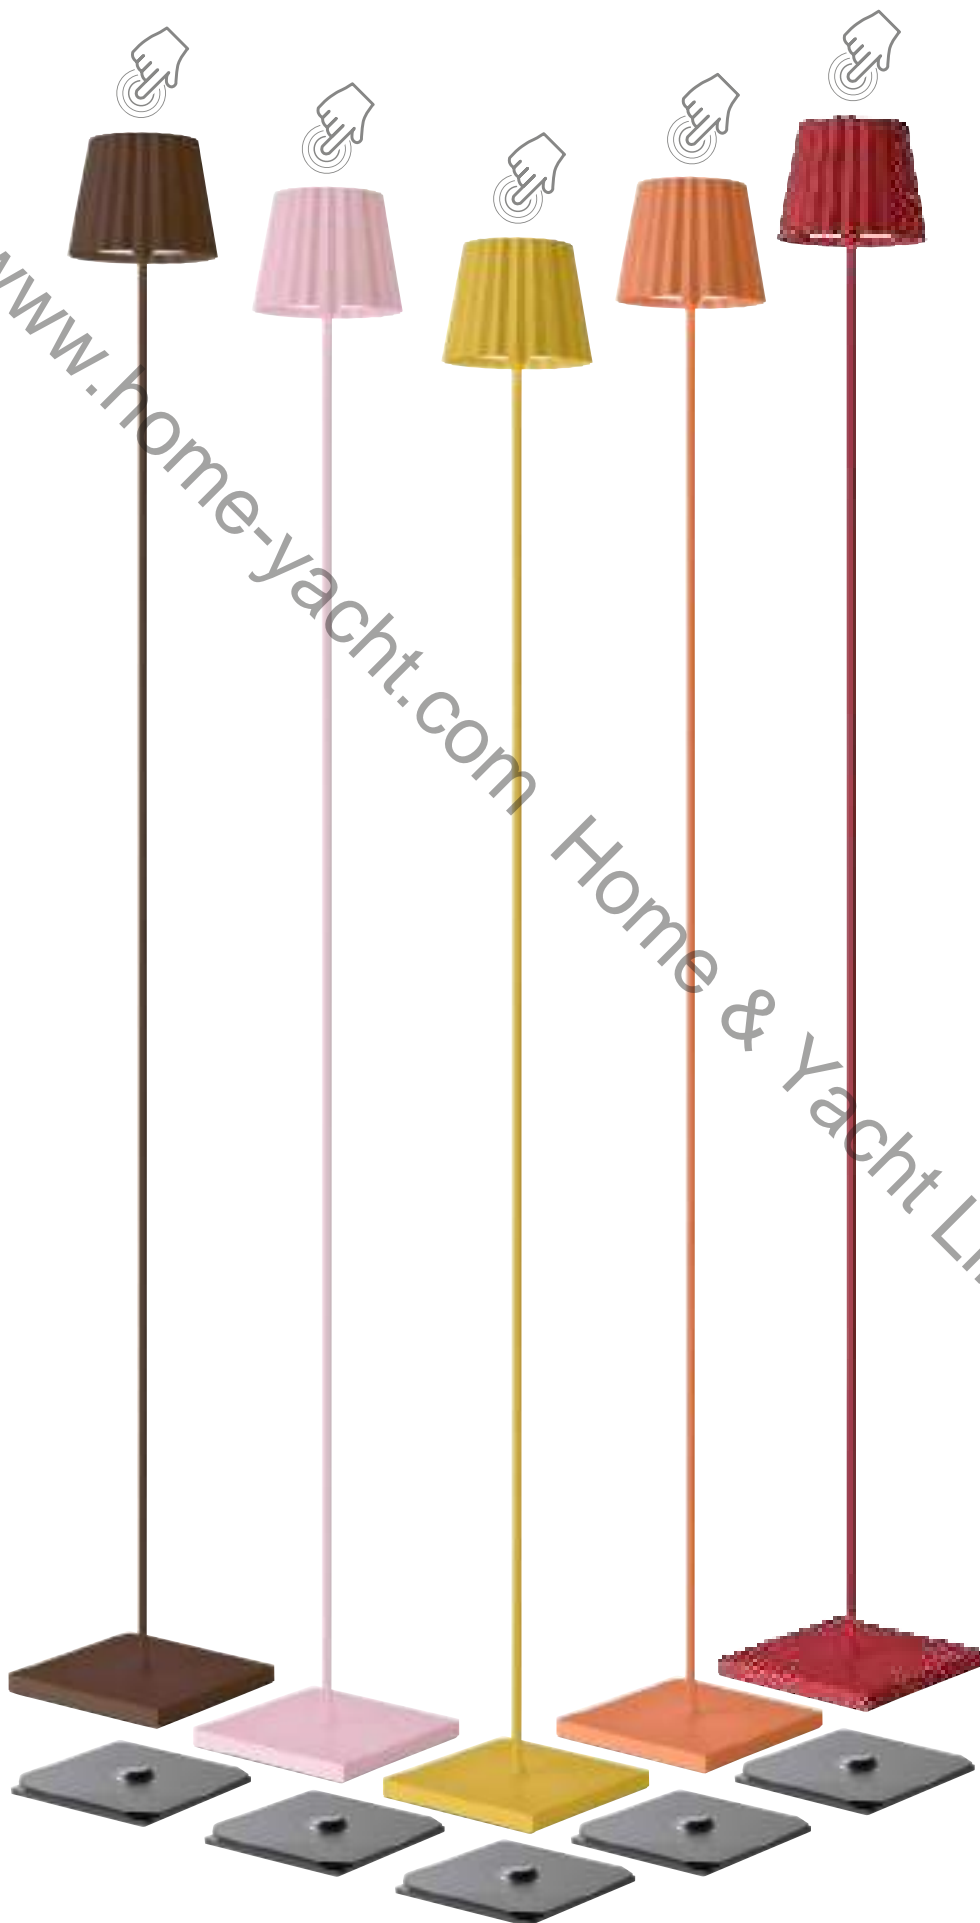

78275
outdoorstehleuchte blau
outdoor floor lamp blue

78274
outdoorstehleuchte olivgrün
outdoor floor lamp olive green

Home & Yacht Linen and Interiors

www.homeyacht.com Home & Yacht Linen and Interiors

www.home-yacht.com