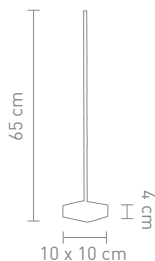

www.home-yacht.com

PIN

87470
tischleuchte metall satin
table lamp metal satin

6 x 1 Watt, LED, 2800K, 498lm

87430
tischleuchte metall schwarz
table lamp metal black

6 x 1 Watt, LED, 2800K, 498lm

87471
stehleuchte metall satin
floor lamp metal satin

15 x 1 Watt, LED, 2800K, 1245lm

87431
stehleuchte metall schwarz
floor lamp metal black

15 x 1 Watt, LED, 2800K, 1245lm

Design: Sompex

Home & Yacht Linen and Interiors