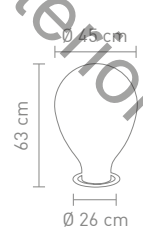

www.home-yacht.com Home & Yacht Liner d Interiors