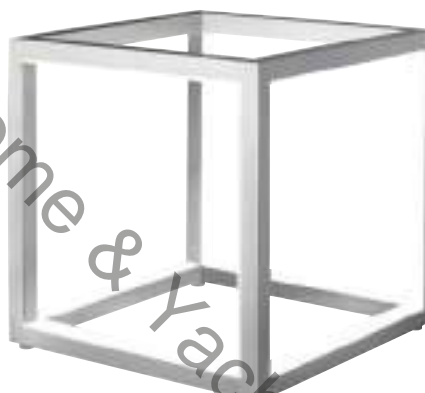

Design: Sompex

DELUX

78702
tischleuchte aluminium
schwarz, silikon
table lamp aluminum black,
silicone

10 Watt, LED, 3000K, 900lm

4 029599 086079

78937
tischleuchte aluminium, silikon
table lamp aluminum, silicone

10 Watt, LED, 3000K, 900lm

4 029599 074311

78701
tischleuchte aluminium
schwarz, silikon
table lamp aluminum black,
silicone

7 Watt, LED, 3000K, 630lm

4 029599 086062

78936
tischleuchte aluminium, silikon
table lamp aluminum, silicone

7 Watt, LED, 3000K, 630lm

4 029599 074304

78700
tischleuchte aluminium
schwarz, silikon
table lamp aluminum black,
silicone

3,6 Watt, LED, 3000K, 324lm

4 029599 086055

78935
tischleuchte aluminium, silikon
table lamp aluminum, silicone

3,6 Watt, LED, 3000K, 324lm

4 029599 074298