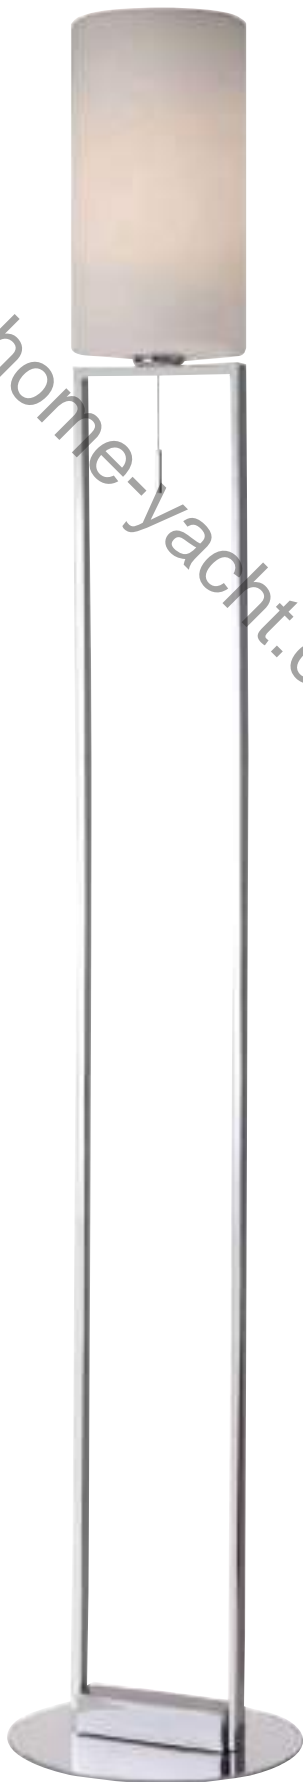

www.home-yacht.com Home & Yacht Linen and Interiors

Design: Sompex