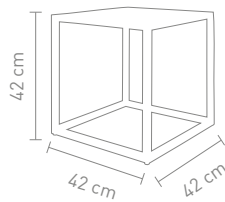

12 Watt, LED, 3000K, 1080lm

78944
stehleuchte aluminium,
silikon, glas gefrostet
floor lamp aluminum,
silicone, glass frosted

12 Watt, LED, 3000K, 1080lm

www.home-yacht.com Home & Yacht Linen and Interiors