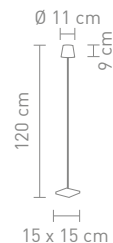

www.home-yacht.com