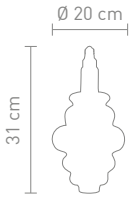

LED NEST GOLD

6126401
leuchtmittel gold
bulb gold

6 Watt, LED, 2000K, 290lm, E27

LED NEST TITAN

6126501
leuchtmittel titan
bulb titanium

6 Watt, LED, 2200K, 150lm, E27

www.home-yacht.com Home & Yacht Linen and Interiors