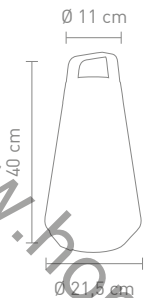

7 RGB FARBEN / COLOURS