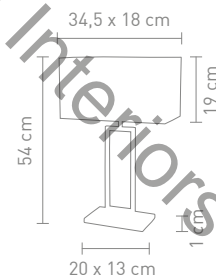

Home & Yacht Linen and Interiors