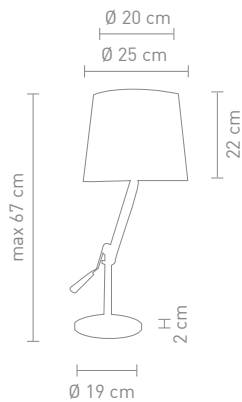

KNICK

91150
tischleuchte metall satin, textil weiß
table lamp metal satin, fabric white

max. 60 Watt, 230 V, E27

4 029599 010562

91160
stehleuchte metall satin, textil weiß
floor lamp metal satin, fabric white

max. 60 Watt, 230 V, E27

4 029599 010579