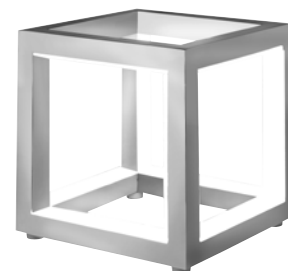

Design: Sompex

DELUX

78702
tischleuchte aluminium
schwarz, silikon
table lamp aluminum black,
silicone

10 Watt, LED, 3000K, 900lm

4 029599 086079

78937
tischleuchte aluminium, silikon
table lamp aluminum, silicone

10 Watt, LED, 3000K, 900lm

4 029599 074311

78701
tischleuchte aluminium
schwarz, silikon
table lamp aluminum black,
silicone

7 Watt, LED, 3000K, 630lm

4 029599 086062

78936
tischleuchte aluminium, silikon
table lamp aluminum, silicone

7 Watt, LED, 3000K, 630lm

4 029599 074304

78700
tischleuchte aluminium
schwarz, silikon
table lamp aluminum black,
silicone

3,6 Watt, LED, 3000K, 324lm

4 029599 086055

78935
tischleuchte aluminium, silikon
table lamp aluminum, silicone

3,6 Watt, LED, 3000K, 324lm

4 029599 074298