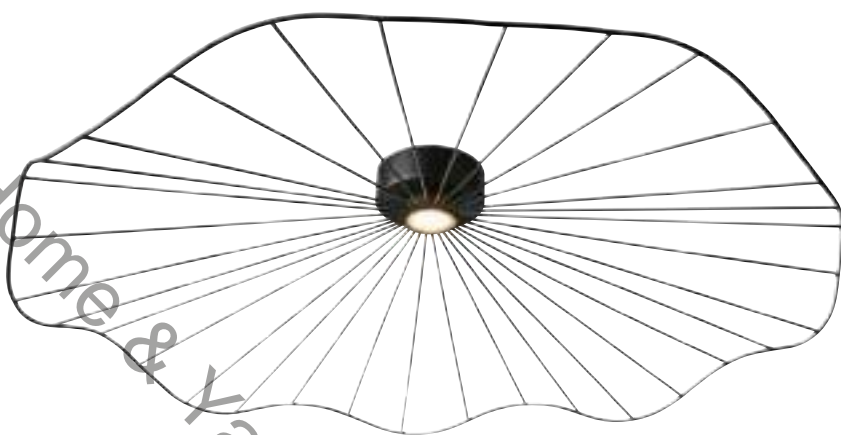

Design: Sompex

MESH

79022
pendelleuchte oval, metall schwarz
pendant lamp oval, metal black

4,5 Watt, LED, 3000K, 405lm

4 029599 097617

79020
pendelleuchte rund, metall schwarz
pendant lamp round, metal black

4,5 Watt, LED, 3000K, 405lm

4 029599 097594

79021
deckenleuchte rund, metall schwarz
ceiling lamp round, metal black

4,5 Watt, LED, 3000K, 405lm

4 029599 097600