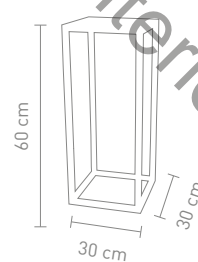

78704
stehleuchte aluminium schwarz,
silikon, glas gefrostet
floor lamp aluminum black,
silicone, glass frosted

12 Watt, LED, 3000K, 1080lm