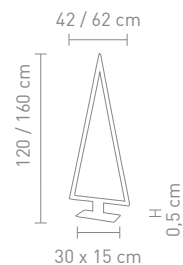

www.home-yacht.com Home & Yacht Linen and Interiors

Design: Sompex

PINE OUTDOOR

72162
outdoorleuchte metall grau
outdoor lamp metal grey

21,8 Watt, LED, 3000K, 1941lm

4 029599 082217

72161
outdoorleuchte metall grau
outdoor lamp metal grey

16,6 Watt, LED, 3000K, 1367lm

4 029599 082200