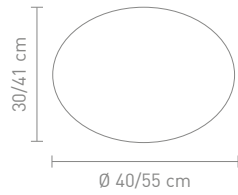

APOLLO

79650
outdoorleuchte kunststoff,
weiß matt
outdoor lamp plastic,
white matt

max. 50 Watt, 230 V, E27

79651
outdoorleuchte kunststoff,
weiß matt
outdoor lamp plastic,
white matt

max. 70 Watt, 230 V, E27

KUGELLEUCHE OUTDOOR

79655
outdoorleuchte kunststoff,
weiß matt
outdoor lamp plastic,
white matt

max. 75 Watt, 230 V, E27

79656
outdoorleuchte kunststoff,
weiß matt
outdoor lamp plastic,
white matt

max. 80 Watt, 230 V, E27

79657
outdoorleuchte kunststoff,
weiß matt
outdoor lamp plastic,
white matt

max. 80 Watt, 230 V, E27

www.home-yacht.com Home & Licht Linen and Interiors