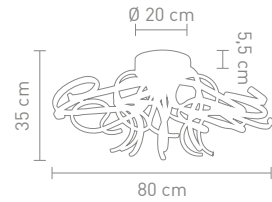

79830
deckenleuchte aluminium, silikon
ceiling lamp aluminum, silicone

56 Watt, LED, 2800K, 4450lm

4 029599 054832