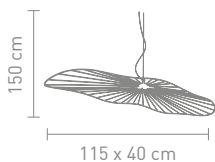

10 Watt, LED, 2700K, 950lm

4 029599 097211

88526
stehleuchte metall schwarz
floor lamp metal black

10 Watt, LED, 2700K, 950lm

4 029599 097228

www.home-yacht.com Home & Yacht Linen and Interiors

www.home-yacht.com