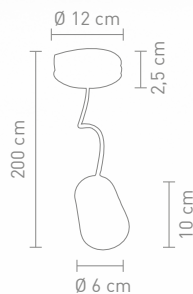

max. 60 Watt, 230 V, E27

4 029599 096573

www.home-ya

home & Yacht Linen and Interiors

RETRO PENDEL

625255
lampenfassung aluminium schwarz
bulb socket aluminium black

max. 60 Watt, 230 V, E27

www.home-yacht.com Home & Yacht Linen and Interiors