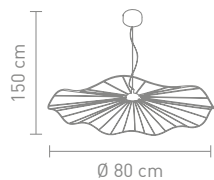

Design: Sompex

MESH

79022
pendelleuchte oval, metall schwarz
pendant lamp oval, metal black

4,5 Watt, LED, 3000K, 405lm

4 029599 097617

79020
pendelleuchte rund, metall schwarz
pendant lamp round, metal black

4,5 Watt, LED, 3000K, 405lm

4 029599 097594

79021
deckenleuchte rund, metall schwarz
ceiling lamp round, metal black

4,5 Watt, LED, 3000K, 405lm

4 029599 097600