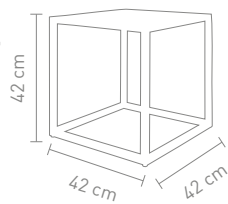

www.home-yacht.com Home & Yacht Linen and Interiors

Design: Sompex

DELUX

78703
stehleuchte aluminium schwarz,
silikon, glas gefrostet
floor lamp aluminum black,
silicone, glass frosted

12 Watt, LED, 3000K, 1080lm