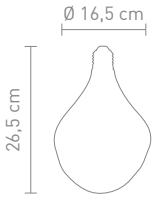

LED DROP GOLD

6126001
leuchtmittel gold
bulb gold

5 Watt, LED, 2000K, 260lm, E27

LED DROP TITAN

6126101
leuchtmittel titan
bulb titanium

5 Watt, LED, 2200K, 120lm, E27