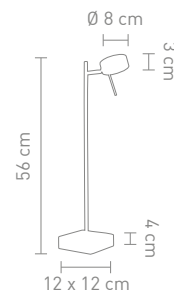

87434
tischleuchte metall schwarz
table lamp metal black

5 Watt, LED, 3000K, 420lm