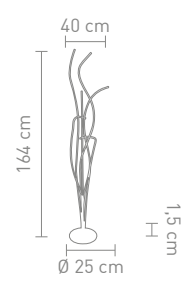

www.home-yacht.com

OCTOPUS LED

88500
pendelleuchte metall satin, silikon
pendant lamp metal satin, silicone

72 Watt, LED, 2800K, 6480lm

88503
tischleuchte metall satin, silikon
table lamp metal satin, silicone

15 Watt, LED, 2800K, 1350lm

88502
stehleuchte metall satin, silikon
floor lamp metal satin, silicone

30 Watt, LED, 2800K, 2700lm

Home & Yacht Linen and Interiors

Design: Sompex