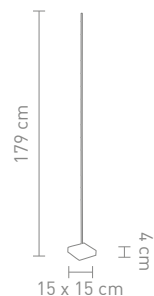

www.home-yacht.com

PIN

87470
tischleuchte metall satin
table lamp metal satin

6 x 1 Watt, LED, 2800K, 498lm

87430
tischleuchte metall schwarz
table lamp metal black

6 x 1 Watt, LED, 2800K, 498lm

87471
stehleuchte metall satin
floor lamp metal satin

15 x 1 Watt, LED, 2800K, 1245lm

87431
stehleuchte metall schwarz
floor lamp metal black

15 x 1 Watt, LED, 2800K, 1245lm

Design: Sompex

Home & Yacht Linen and Interiors