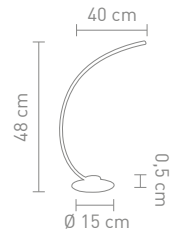

88502
stehleuchte metall satin, silikon
floor lamp metal satin, silicone

30 Watt, LED, 2800K, 2700lm

Home & Yacht Linen and Interiors

Design: Sompex

www.home-yacht.com Home & Yacht Line and Interiors

www.home-yacht.com Home & Yacht Linen and Interiors