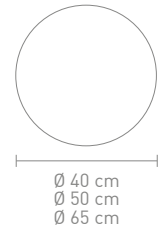

KUGELLEUCHE OUTDOOR

79655
outdoorleuchte kunststoff,
weiß matt
outdoor lamp plastic,
white matt

max. 75 Watt, 230 V, E27

79656
outdoorleuchte kunststoff,
weiß matt
outdoor lamp plastic,
white matt

max. 80 Watt, 230 V, E27

79657
outdoorleuchte kunststoff,
weiß matt
outdoor lamp plastic,
white matt

max. 80 Watt, 230 V, E27