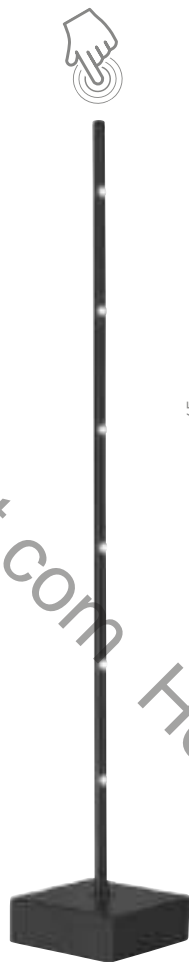

www.home-yacht.com

PIN

87470
tischleuchte metall satin
table lamp metal satin

6 x 1 Watt, LED, 2800K, 498lm

87430
tischleuchte metall schwarz
table lamp metal black

6 x 1 Watt, LED, 2800K, 498lm

87471
stehleuchte metall satin
floor lamp metal satin

15 x 1 Watt, LED, 2800K, 1245lm

87431
stehleuchte metall schwarz
floor lamp metal black

15 x 1 Watt, LED, 2800K, 1245lm

Design: Sompex

Home & Yacht Linen and Interiors