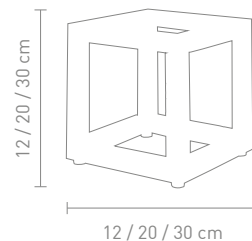

Design: Sompex

DELUX

78702
tischleuchte aluminium
schwarz, silikon
table lamp aluminum black,
silicone

10 Watt, LED, 3000K, 900lm

4 029599 086079

78937
tischleuchte aluminium, silikon
table lamp aluminum, silicone

10 Watt, LED, 3000K, 900lm

4 029599 074311

78701
tischleuchte aluminium
schwarz, silikon
table lamp aluminum black,
silicone

7 Watt, LED, 3000K, 630lm

4 029599 086062

78936
tischleuchte aluminium, silikon
table lamp aluminum, silicone

7 Watt, LED, 3000K, 630lm

4 029599 074304

78700
tischleuchte aluminium
schwarz, silikon
table lamp aluminum black,
silicone

3,6 Watt, LED, 3000K, 324lm

4 029599 086055

78935
tischleuchte aluminium, silikon
table lamp aluminum, silicone

3,6 Watt, LED, 3000K, 324lm

4 029599 074298