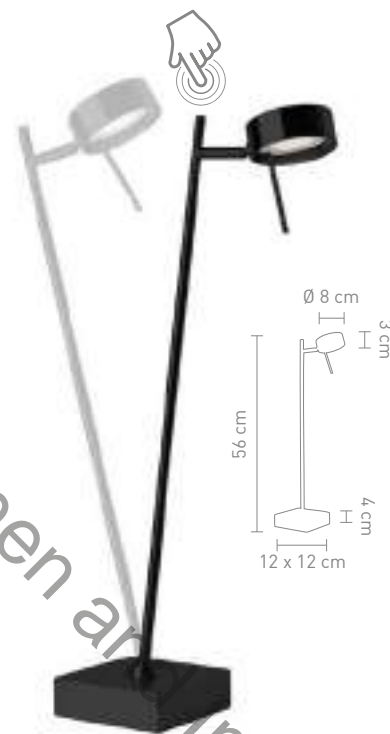

87434
tischleuchte metall schwarz
table lamp metal black

5 Watt, LED, 3000K, 420lm