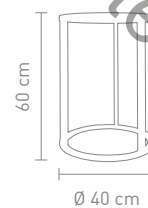

11 Watt, LED, 3000K, 990lm

92871
stehleuchte aluminium,
silikon, glas gefrostet
floor lamp aluminum,
silicone, glass frosted

11,5 Watt, LED, 3000K, 1035lm

www.home-yacht.com Home & Yacht Linen and Interiors