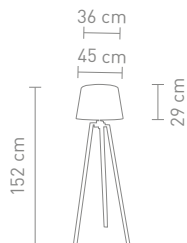

88478
stehleuchte edelstahl poliert,
textil weiß
floor lamp stainless steel polished,
fabric white

max. 60 Watt, 230 V, E27