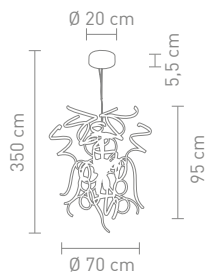

114 Watt, LED, 2800K, 8950lm

Design Sompex

www.home-yacht.com

Home & Yacht Linen

Design: Sompex

WEED LED

79835
tischleuchte aluminium, silikon
table lamp aluminum, silicone

8,4 Watt, LED, 2800K, 572lm