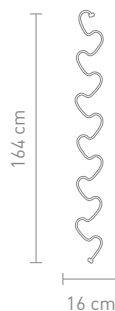

3,6 Watt, LED, 3000K, 324lm

4 029599 074298

www.home-yacht.com Home & Yacht Linen and Interiors

STEP

78055
wandleuchte aluminium, silikon
wall lamp aluminum, silicone

11 Watt, LED, 3000K, 990lm

Design: Boris Pickenhagen