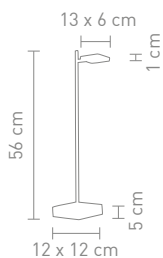

www.home-yacht.com

Home & Yacht Linen and Interiors

5 Watt, LED, 3000K, 400lm

4 029599 090373